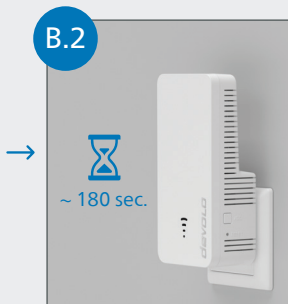

B.1

B.2

B.3

< 2 min.

B.4